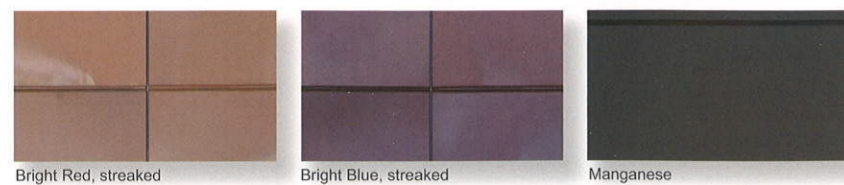

TONALITY® - natural clay, smooth surface  
 - natural finish or finished surface with graffiti protection

TONALITY® CLASSIC NATURE

TONALITY® CLASSIC FINISHED SURFACE, WITH GRAFFITI PROTECTION

TONALITY® CLASSIC SIENA

TONALITY® CLASSIC - SPECIAL SERIES

MORE AND SPECIAL COLOURS ON REQUEST

TONALITY®

TONALITY® COLOR - ALL SURFACES 100% GRAFFITI PROTECTED